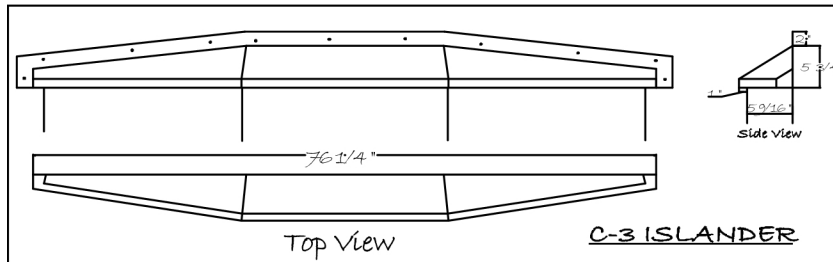

### C-4 Bow roof ( Height 9" )

Fits the following 4 panel  
Andersen® bow windows

C-43 Bow  
C-435 Bow  
C-44 Bow  
C-445 Bow  
C-45 Bow  
C-455 Bow  
C-46 Bow

### C-5 Bow roof ( Height 11 5/8" )

Fits the following 5 panel Andersen®  
bow windows

C-53 Bow  
C-535 Bow  
C-54 Bow  
C-545 Bow  
C-55 Bow  
C-555 Bow  
C-56 Bow

- Not a Kit, fully assembled
- Will not interfere with cable supports