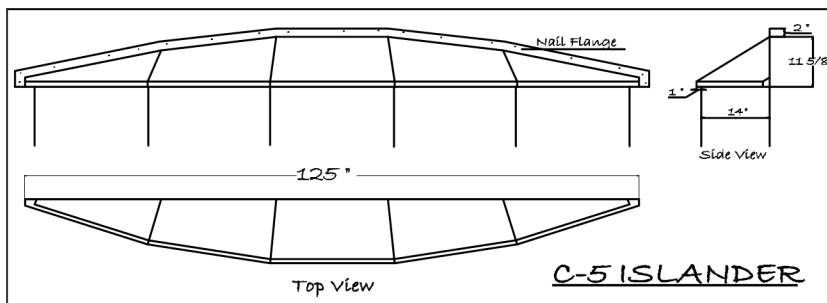

Roof
Styles

Islander

Empire

Liberty

In Stock White ISLANDER Bow Roofs

Our hand crafted Bay and Bow roofs are framed using 1/2" plywood,
then clad with .032 Aluminum Kynar 500® finish

For Andersen® Casement 3,4,and 5 panel bow windows

C-3 Bow roof (Height 5 5/8")

Fits the following 3 panel
Andersen® bow windows

C-33 Bow
C-335 Bow
C-34 Bow
C-345 Bow
C-35 Bow
C-355 Bow
C-36 Bow

C-4 Bow roof (Height 9")

Fits the following 4 panel
Andersen® bow windows

C-43 Bow
C-435 Bow
C-44 Bow
C-445 Bow
C-45 Bow
C-455 Bow
C-46 Bow

C-5 Bow roof (Height 11 5/8")

Fits the following 5 panel Andersen®
bow windows

C-53 Bow
C-535 Bow
C-54 Bow
C-545 Bow
C-55 Bow
C-555 Bow
C-56 Bow

- Not a Kit, fully assembled
- Will not interfere with cable supports

• Also available in more than 20
color finishes, as well as 16oz
copper

[Color chart](#)

- Available in [EMPIRE](#) and
  [LIBERTY](#) styles

• Add our Crown & fascia detail for
greater curb appeal
[Options and accessories](#)

• Built in matching jay channel
available
[Siding accessories](#)

- Shipping available throughout the
  continental United States