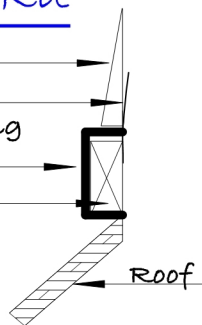

Color Match Trim Kit

New!

- Existing siding
- Sub Flashing included
- Pre cut color match capping included
- Blocking included