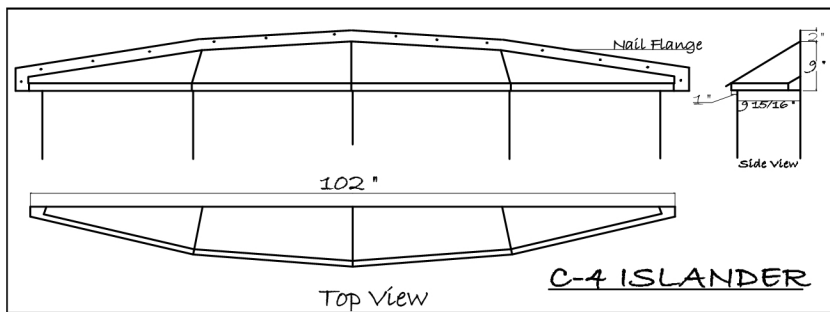

Roof
Styles

Islander

Empire

Liberty

In Stock White ISLANDER Bow Roofs

Our hand crafted Bay and Bow roofs are framed using 1/2" plywood,
then clad with .032 Aluminum Kynar 500® finish

For Andersen® Casement 3,4,and 5 panel bow windows

C-3 Bow roof (Height 5 5/8")

Fits the following 3 panel
Andersen® bow windows

C-33 Bow
C-335 Bow
C-34 Bow
C-345 Bow
C-35 Bow
C-355 Bow
C-36 Bow

C-4 Bow roof (Height 9")

Fits the following 4 panel
Andersen® bow windows

C-43 Bow
C-435 Bow
C-44 Bow
C-445 Bow
C-45 Bow
C-455 Bow
C-46 Bow

C-5 Bow roof (Height 11 5/8")

Fits the following 5 panel Andersen®
bow windows

C-53 Bow
C-535 Bow
C-54 Bow
C-545 Bow
C-55 Bow
C-555 Bow
C-56 Bow

- Not a Kit, fully assembled
- Will not interfere with cable supports

• Also available in more than 20
color finishes, as well as 16oz
copper

[Color chart](#)

- Available in [EMPIRE](#) and
  [LIBERTY](#) styles

• Add our Crown & fascia detail for
greater curb appeal
[Options and accessories](#)

• Built in matching jay channel
available
[Siding accessories](#)

- Shipping available throughout the
  continental United States